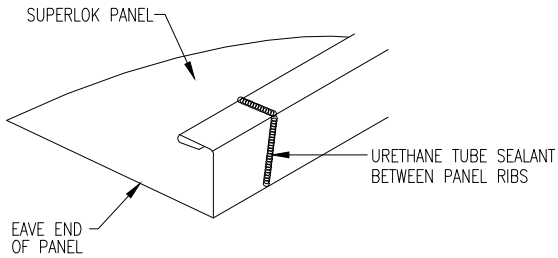

**GUTTER STRAP ATTACHMENT**

**EAVE SEALANT DETAIL**

URETHANE SEALANT MUST COME  
 IN CONTACT WITH TAPE SEALER  
 TO FORM A WEATHERTIGHT SEAL

**FASTENER SPACING @ EAVE**

1/4-14 x 1 1/4 LONG-LIFE  
 SELF-DRILLER W/WASHER  
 [FASTENER #1E]