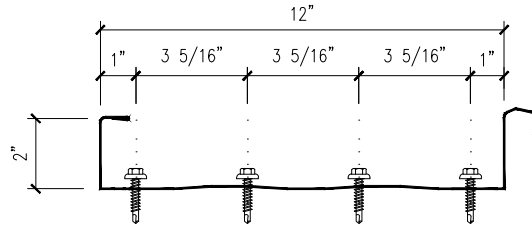

**GUTTER STRAP ATTACHMENT**

**EAVE SEALANT DETAIL**

URETHANE SEALANT MUST COME  
 IN CONTACT WITH TAPE SEALER  
 TO FORM A WEATHERTIGHT SEAL

**FASTENER SPACING @ EAVE**

1/4-14 x 1 1/4 LONG-LIFE  
 SELF-DRILLER W/WASHER  
 [FASTENER #1E]