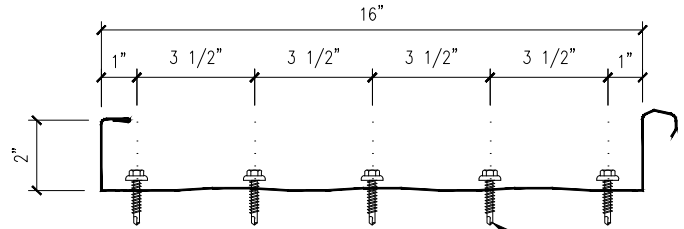

**GUTTER STRAP ATTACHMENT**

**EAVE SEALANT DETAIL**

URETHANE SEALANT MUST COME  
 IN CONTACT WITH TAPE SEALER  
 TO FORM A WEATHERTIGHT SEAL

**FASTENER SPACING @ EAVE**

1/4-14 x 1 1/4 LONG-LIFE  
 SELF-DRILLER W/WASHER  
 [FASTENER #1E]