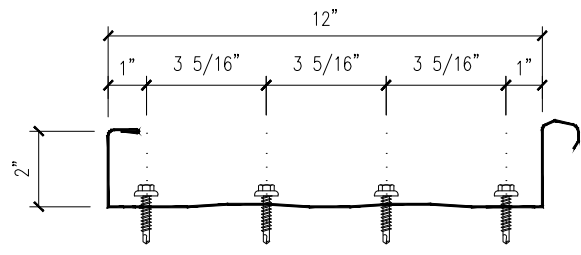

**GUTTER STRAP ATTACHMENT**

**EAVE SEALANT DETAIL**

URETHANE SEALANT MUST COME  
IN CONTACT WITH TAPE SEALER  
TO FORM A WEATHERTIGHT SEAL

**FASTENER SPACING @ EAVE**

1/4-14 x 1 1/4 LONG-LIFE  
SELF-DRILLER W/WASHER  
[FASTENER #1E]