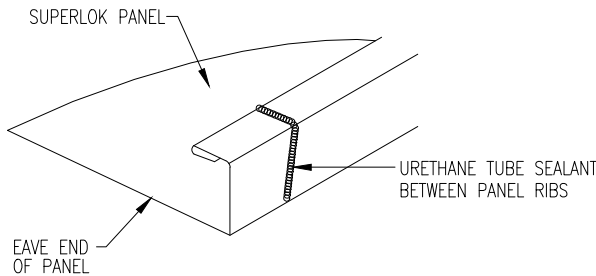

**GUTTER STRAP ATTACHMENT**

**EAVE SEALANT DETAIL**

URETHANE SEALANT MUST COME  
IN CONTACT WITH TAPE SEALER  
TO FORM A WEATHERTIGHT SEAL

**FASTENER SPACING @ EAVE**

1/4-14 x 1 1/4 LONG-LIFE  
SELF-DRILLER W/WASHER  
[FASTENER #1E]