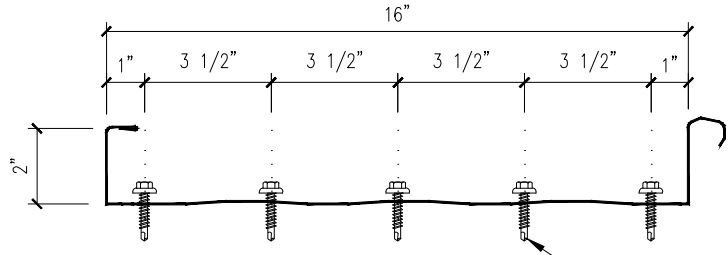

**GUTTER STRAP ATTACHMENT**

**EAVE SEALANT DETAIL**

URETHANE SEALANT MUST COME  
IN CONTACT WITH TAPE SEALER  
TO FORM A WEATHERTIGHT SEAL

**FASTENER SPACING @ EAVE**

1/4-14 x 1 1/4 LONG-LIFE  
SELF-DRILLER W/WASHER  
[FASTENER #1E]