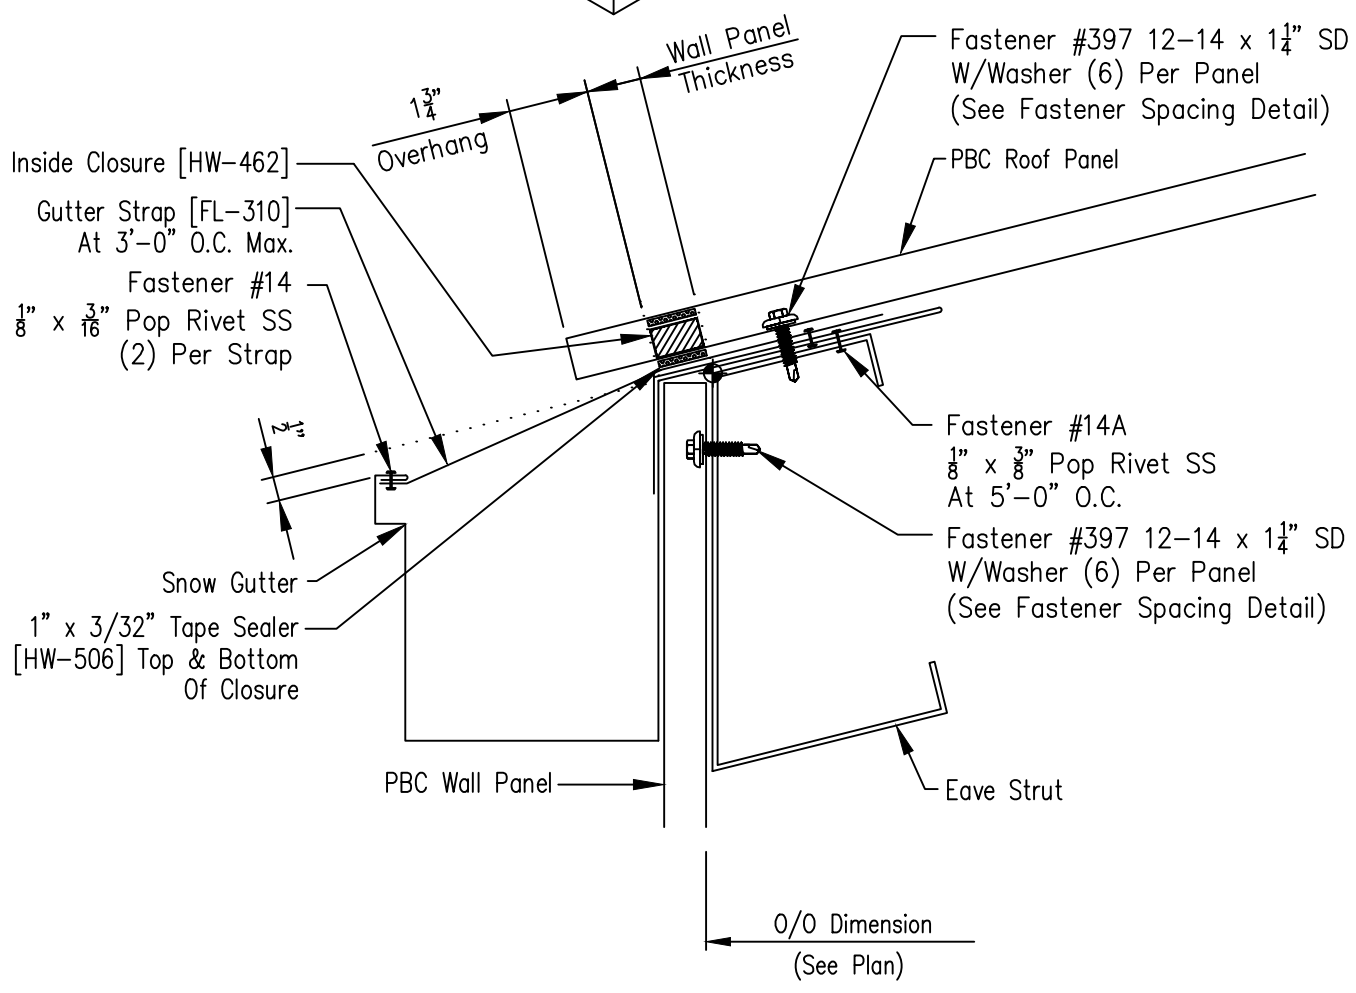

Eave Sealant Detail

12
(3:12 Min.)

0/0 Dimension
(See Plan)