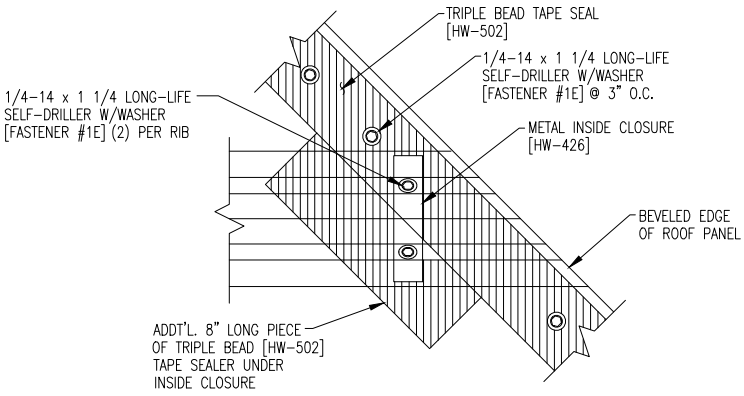

MINOR RIB TAPE SEALER
AT ALL MINOR RIBS
HW-512

DETAIL A

NOTE:
REFERENCE TYPICAL TRIM
LAP SECTIONS

DETAIL "A"