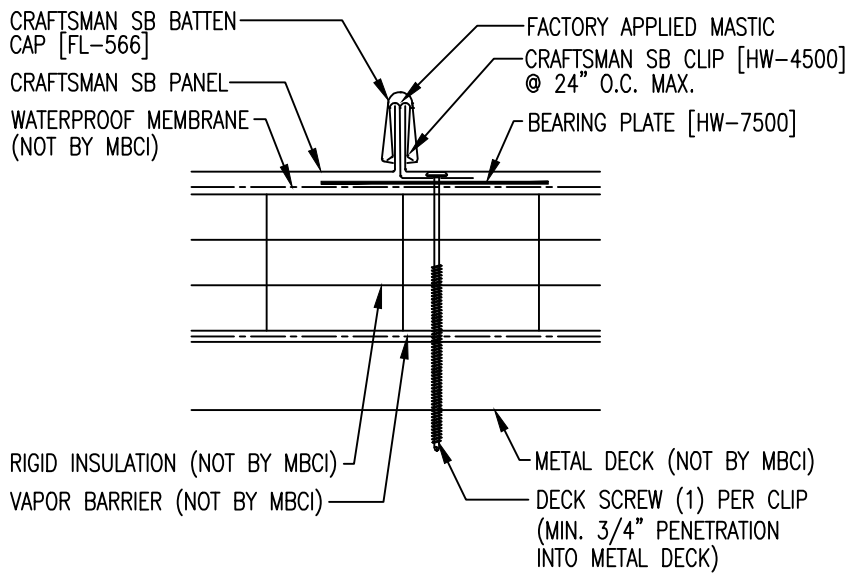

CRAFTSMAN SB-12 PANEL PROFILE

CRAFTSMAN SB-16.5 PANEL PROFILE

INSTALLED PANEL

CLIP/BATTEN INSTALLATION