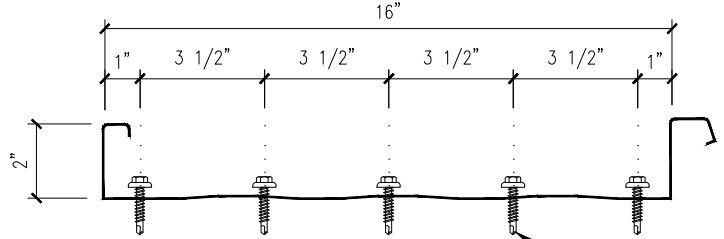

GUTTER STRAP ATTACHMENT

EAVE SEALANT DETAIL

URETHANE SEALANT MUST COME IN CONTACT WITH TAPE SEALER TO FORM A WEATHERTIGHT SEAL

FASTENER SPACING @ EAVE

1/4-14 x 1 1/4 LONG-LIFE SELF-DRILLER W/WASHER [FASTENER #1E]