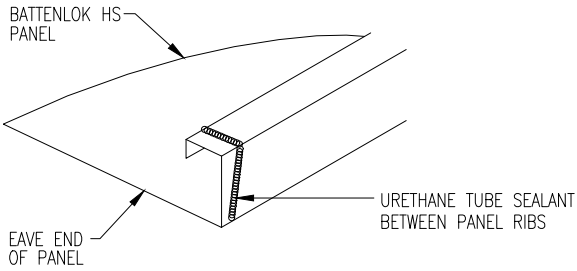

GUTTER STRAP ATTACHMENT

EAVE SEALANT DETAIL

URETHANE SEALANT MUST COME IN CONTACT WITH TAPE SEALER TO FORM A WEATHERTIGHT SEAL

FASTENER SPACING @ EAVE

1/4-14 x 1 1/4 LONG-LIFE SELF-DRILLER W/WASHER [FASTENER #1E]