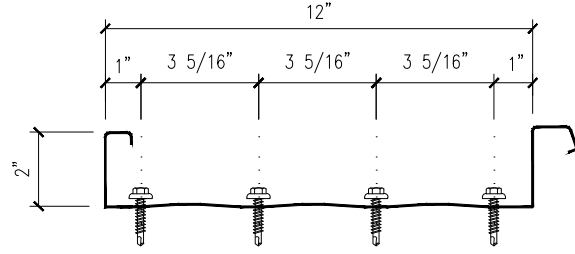

GUTTER STRAP ATTACHMENT

EAVE SEALANT DETAIL

URETHANE SEALANT MUST COME IN CONTACT WITH TAPE SEALER TO FORM A WEATHERTIGHT SEAL

FASTENER SPACING @ EAVE

1/4-14 x 1 1/4 LONG-LIFE SELF-DRILLER W/WASHER [FASTENER #1E]