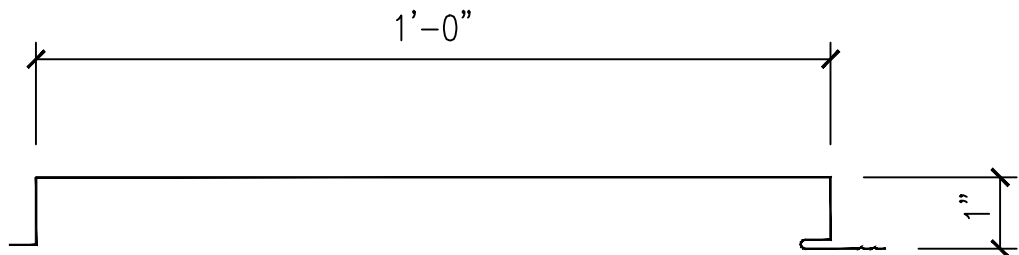

ARTISAN L8 PANEL PROFILE

ARTISAN L10 PANEL PROFILE

ARTISAN L12 PANEL PROFILE

1/4-14 x 7/8 LAPTEK W/WASHER  
 [FASTENER #4A] @ 24" O.C. MAX.  
 FOR PANELS OVER 4'-0" LONG  
 (1) @ MID-SPAN FOR PANELS 4'-0"  
 LONG OR LESS

8 x 5/8 NIBBED DRILLER  
 [FASTENER #24]  
 @ 24" O.C. MAX.

PANEL SIDELAP