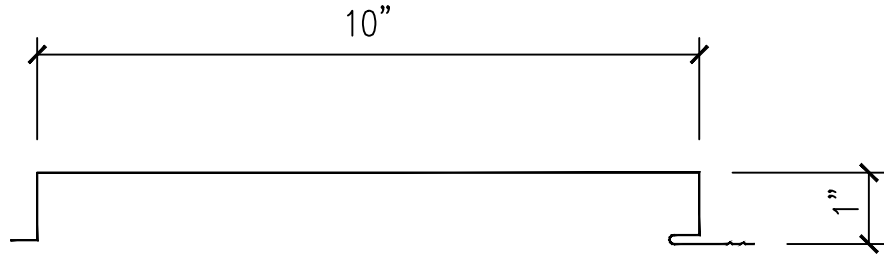

ARTISAN L8 PANEL PROFILE

ARTISAN L10 PANEL PROFILE

ARTISAN L12 PANEL PROFILE

1/4-14 x 7/8 LAPTEK W/WASHER  
 [FASTENER #4A] @ 24" O.C. MAX.  
 FOR PANELS OVER 4'-0" LONG  
 (1) @ MID-SPAN FOR PANELS 4'-0"  
 LONG OR LESS

8 x 5/8 NIBBED DRILLER  
 [FASTENER #24]  
 @ 24" O.C. MAX.

PANEL SIDELAP