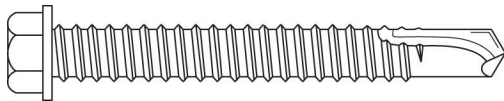

Fastener #1616

1/4"-14 x 2" with #3 Drill Point
5/16" Hex Washer Head

- This Fastener can be purchased in any quantity - Increments of 250 are not required

DESCRIPTION				PRICED PER EACH	
PART #	HEAD SIZE	TYPE	WEIGHT PER 1000	PLATED	PAINTED
#1616	5/16"	Driller	.02#	✓	N/A