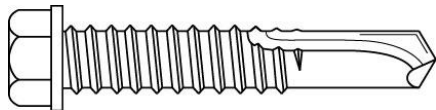

Fastener #70

12-24 x 1 1/2" with #5 Drill Point
5/16" Hex Washer Head

Note:

- Fasteners sold in quantities of 250 only
- ‡Add $25.00 paint set-up charge

DESCRIPTION				PRICED PER EACH	
PART #	HEAD SIZE	TYPE	WEIGHT PER 1000	PLATED	PAINTED
#70	5/16"	Driller	15.00#	✓	✓