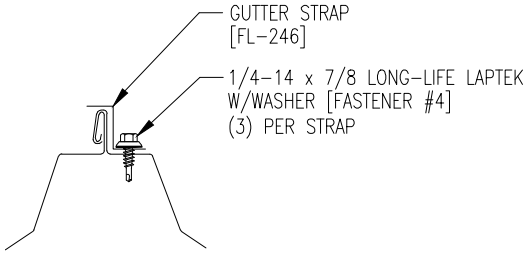

FASTENER SEQUENCE @ EAVE

MINOR RIB TAPE SEALER AT ALL MINOR RIBS [HW-512]

NOTE:
REFERENCE TYPICAL TRIM
LAP SECTIONS