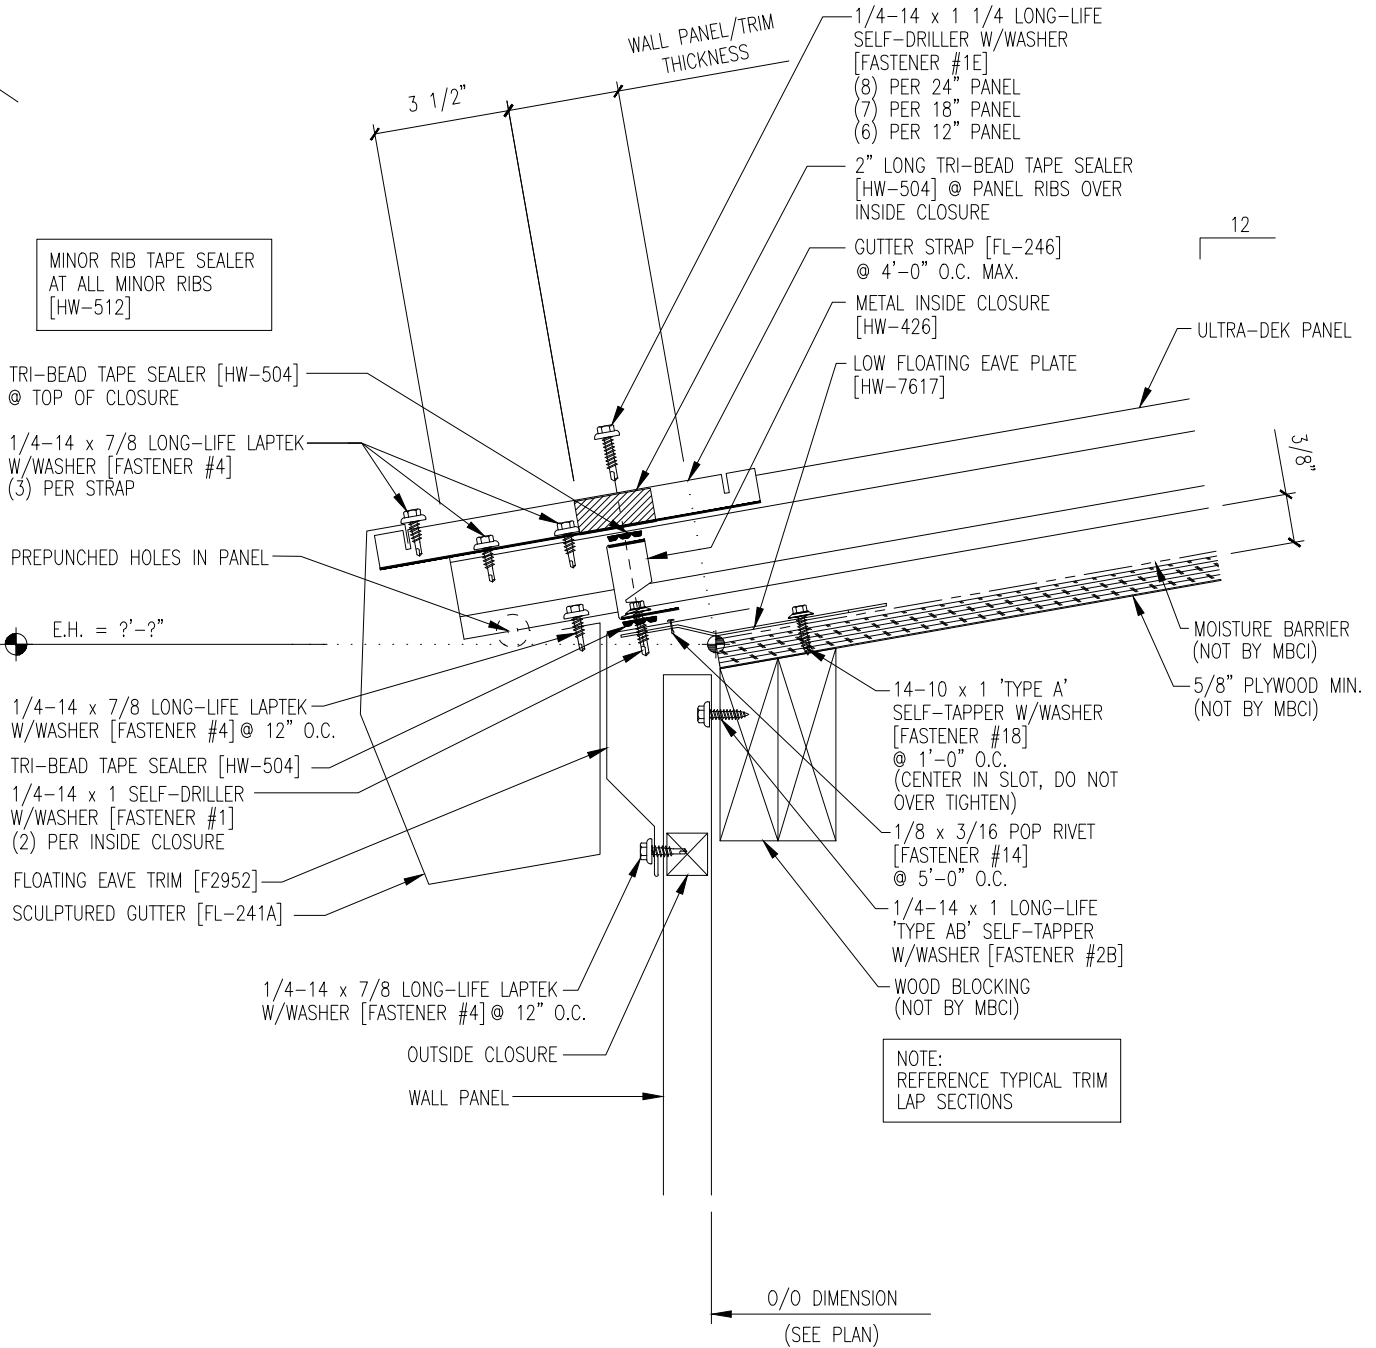

FASTENER SEQUENCE @ EAVE

MINOR RIB TAPE SEALER AT ALL MINOR RIBS [HW-512]

NOTE:
REFERENCE TYPICAL TRIM
LAP SECTIONS