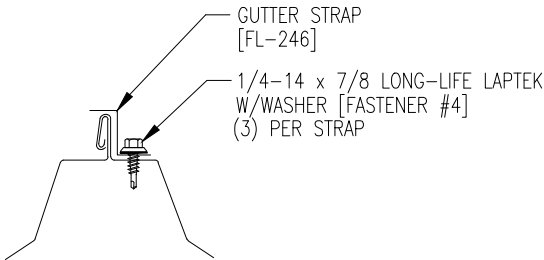

FASTENER SEQUENCE @ EAVE

MINOR RIB TAPE SEALER AT ALL MINOR RIBS [HW-512]