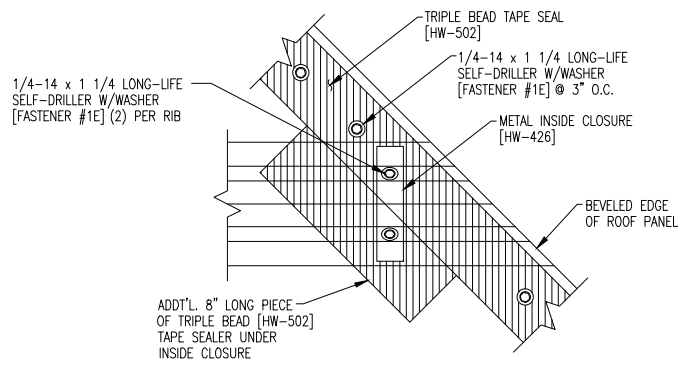

MINOR RIB TAPE SEALER
AT ALL MINOR RIBS
HW-512

DETAIL A

NOTE:
REFERENCE TYPICAL TRIM
LAP SECTIONS

NOTE:
DETAIL TO BE USED WITH UTILITY OR LOW SLIDING
SYSTEMS WHEN EAVE PLATE IS NOT REQ'D. AT EAVE

DETAIL "A"