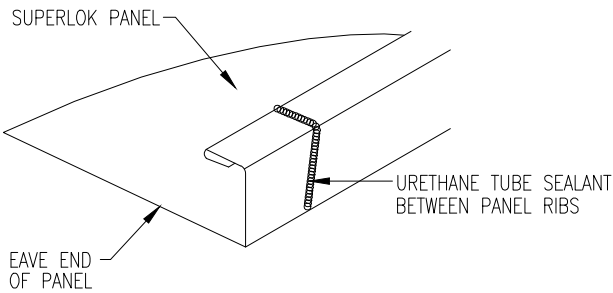

FASTENER SPACING @ EAVE

1/4-14 x 1 LONG-LIFE 'TYPE AB' SELF-TAPPER W/WASHER [FASTENER #2B]

EAVE SEALANT DETAIL

URETHANE SEALANT MUST COME IN CONTACT WITH TAPE SEALER TO FORM A WEATHERTIGHT SEAL