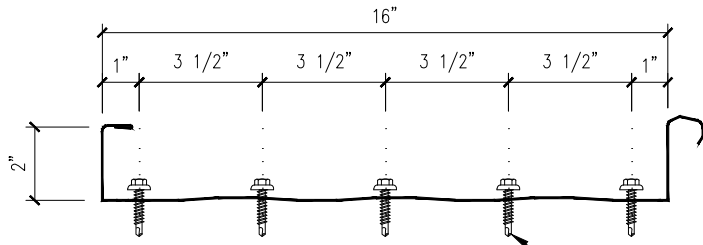

GUTTER STRAP ATTACHMENT

EAVE SEALANT DETAIL

URETHANE SEALANT MUST COME
IN CONTACT WITH TAPE SEALER
TO FORM A WEATHERTIGHT SEAL

FASTENER SPACING @ EAVE

1/4-14 x 1 1/4 LONG-LIFE
SELF-DRILLER W/WASHER
[FASTENER #1E]