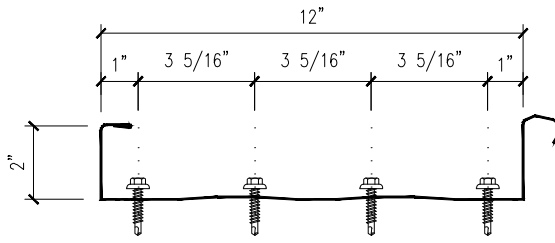

GUTTER STRAP ATTACHMENT

EAVE SEALANT DETAIL

URETHANE SEALANT MUST COME
IN CONTACT WITH TAPE SEALER
TO FORM A WEATHERTIGHT SEAL

FASTENER SPACING @ EAVE

1/4-14 x 1 1/4 LONG-LIFE
SELF-DRILLER W/WASHER
[FASTENER #1E]