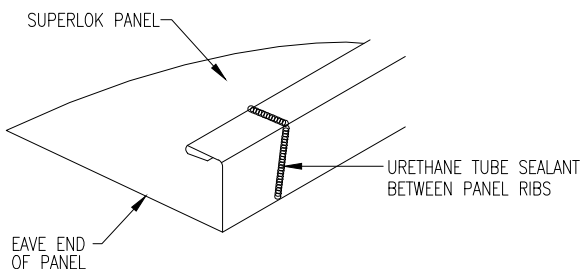

GUTTER STRAP ATTACHMENT

EAVE SEALANT DETAIL

URETHANE SEALANT MUST COME
IN CONTACT WITH TAPE SEALER
TO FORM A WEATHERTIGHT SEAL

FASTENER SPACING @ EAVE

1/4-14 x 1 1/4 LONG-LIFE
SELF-DRILLER W/WASHER
[FASTENER #1E]