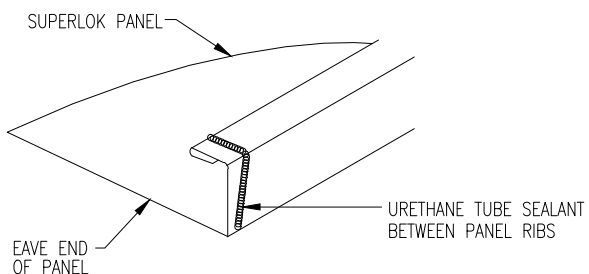

GUTTER STRAP ATTACHMENT

EAVE SEALANT DETAIL

URETHANE SEALANT MUST COME
IN CONTACT WITH TAPE SEALER
TO FORM A WEATHERTIGHT SEAL

FASTENER SPACING @ EAVE

1/4-14 x 1 1/4 LONG-LIFE
SELF-DRILLER W/WASHER
[FASTENER #1E]

O/O DIMENSION
(SEE PLAN)