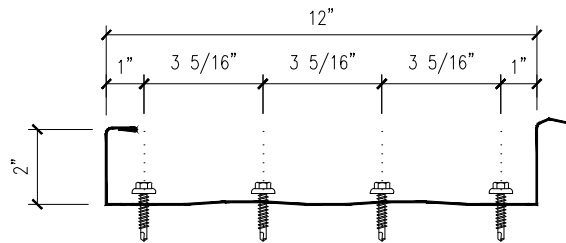

GUTTER STRAP ATTACHMENT

EAVE SEALANT DETAIL

URETHANE SEALANT MUST COME
IN CONTACT WITH TAPE SEALER
TO FORM A WEATHERTIGHT SEAL

FASTENER SPACING @ EAVE

1/4-14 x 1 1/4 LONG-LIFE
SELF-DRILLER W/WASHER
[FASTENER #1E]

O/O DIMENSION
(SEE PLAN)