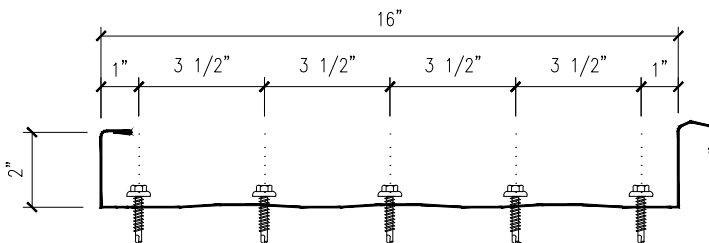

GUTTER STRAP ATTACHMENT

EAVE SEALANT DETAIL

URETHANE SEALANT MUST COME
IN CONTACT WITH TAPE SEALER
TO FORM A WEATHERTIGHT SEAL

FASTENER SPACING @ EAVE

1/4-14 x 1 1/4 LONG-LIFE
SELF-DRILLER W/WASHER
[FASTENER #1E]

O/O DIMENSION
(SEE PLAN)