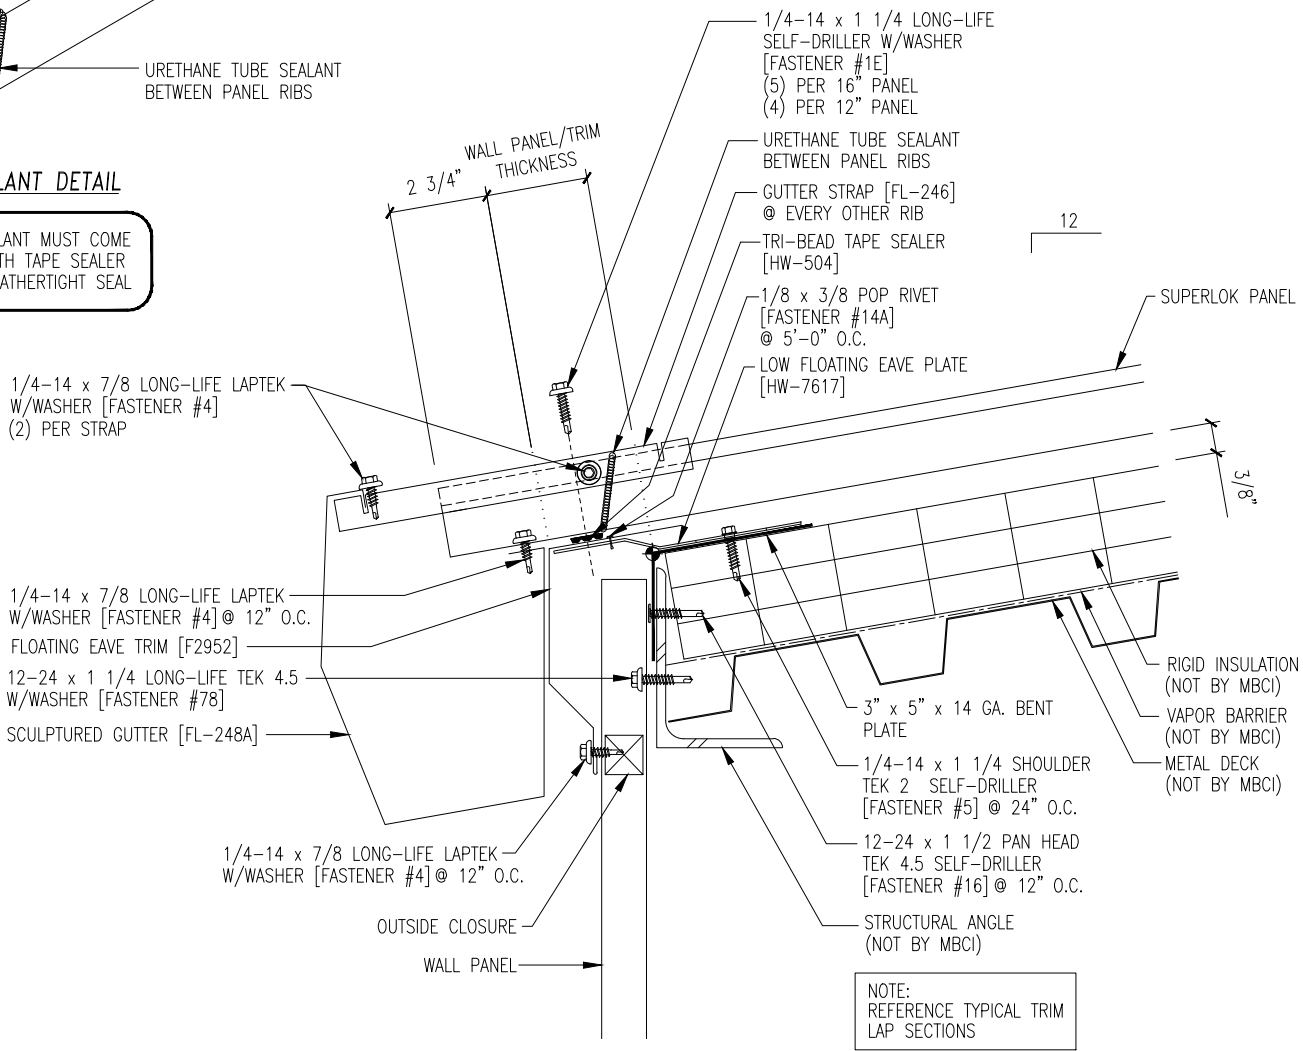

GUTTER STRAP ATTACHMENT

EAVE SEALANT DETAIL

URETHANE SEALANT MUST COME
IN CONTACT WITH TAPE SEALER
TO FORM A WEATHERTIGHT SEAL

FASTENER SPACING @ EAVE

1/4-14 x 1 1/4 LONG-LIFE
SELF-DRILLER W/WASHER
[FASTENER #1E]

O/O DIMENSION
(SEE PLAN)