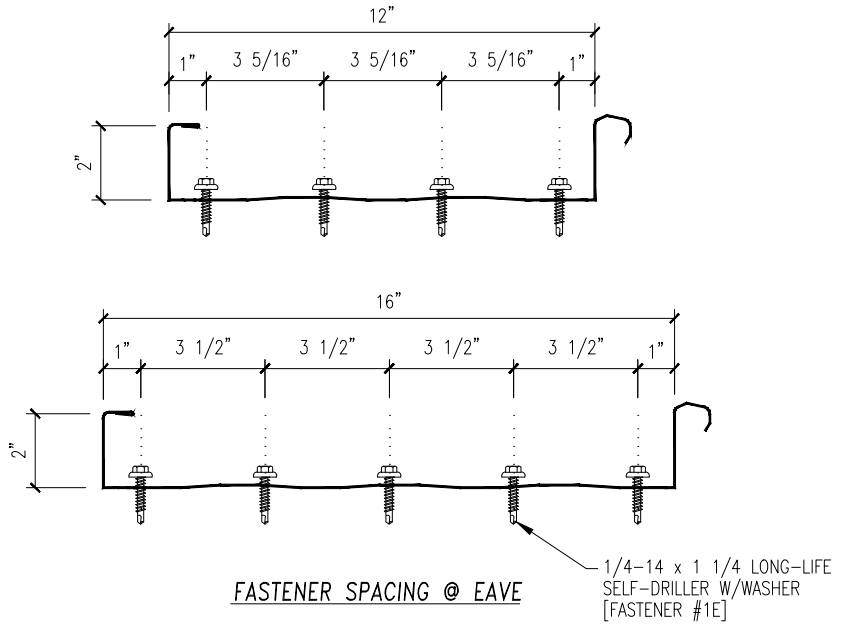

**GUTTER STRAP ATTACHMENT**

**EAVE SEALANT DETAIL**

URETHANE SEALANT MUST COME  
IN CONTACT WITH TAPE SEALER  
TO FORM A WEATHERTIGHT SEAL