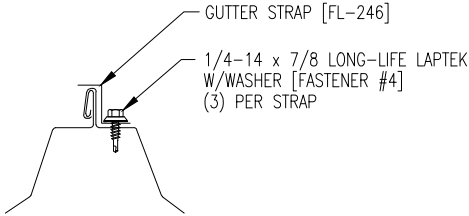

FASTENER SEQUENCE @ EAVE

MINOR RIB TAPE SEALER AT ALL MINOR RIBS [HW-512]