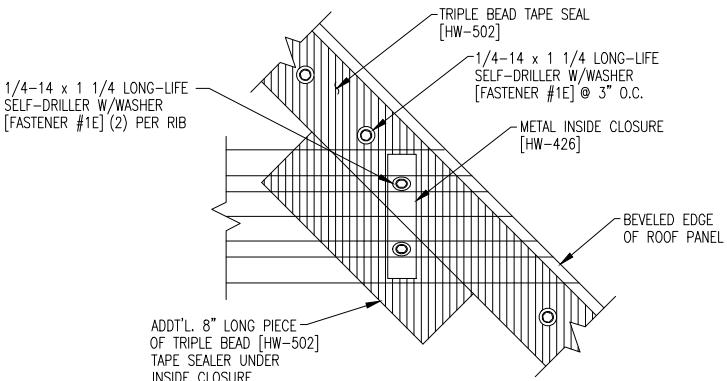

MINOR RIB TAPE SEALER
AT ALL MINOR RIBS
HW-512

DETAIL A

NOTE:
REFERENCE TYPICAL TRIM
LAP SECTIONS

NOTE:
DETAIL TO BE USED WITH LOW SLIDING SYSTEM
WHEN EAVE PLATE IS NOT REQ'D. AT EAVE.

DETAIL "A"