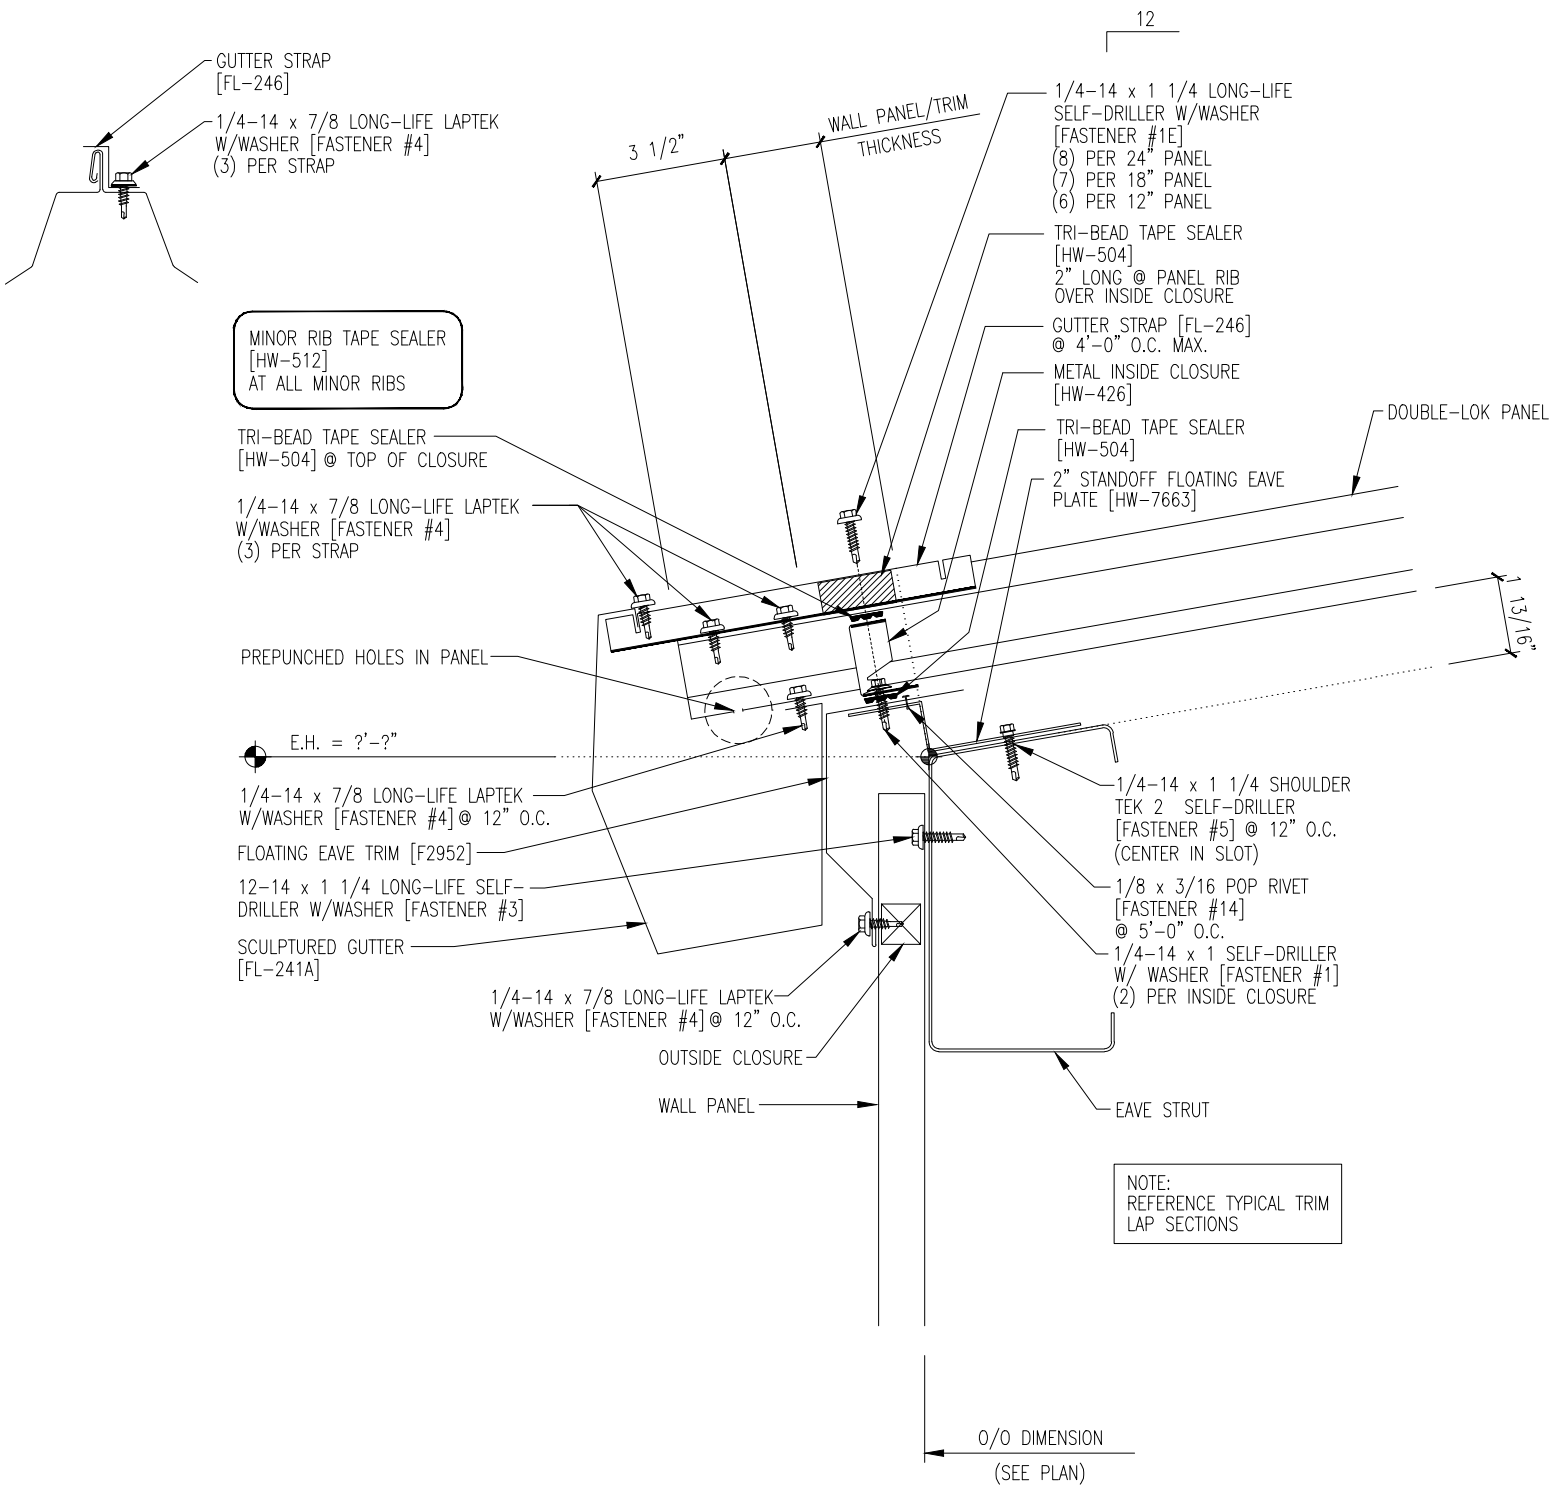

FASTENER SEQUENCE @ EAVE

MINOR RIB TAPE SEALER [HW-512] AT ALL MINOR RIBS

NOTE: REFERENCE TYPICAL TRIM LAP SECTIONS

O/O DIMENSION (SEE PLAN)