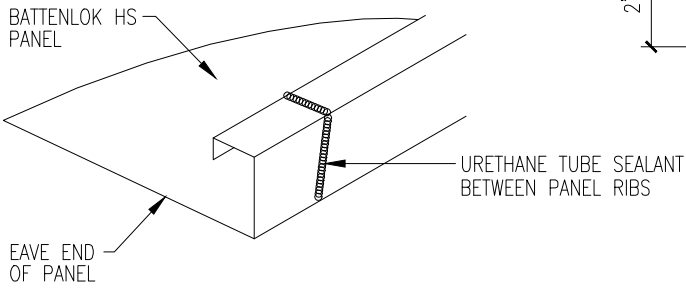

FASTENER SPACING @ EAVE

1/4-14 x 1 LONG-LIFE 'TYPE AB' SELF-TAPPER W/WASHER [FASTENER #2B]

EAVE SEALANT DETAIL

URETHANE SEALANT MUST COME IN CONTACT WITH TAPE SEALER TO FORM A WEATHERTIGHT SEAL