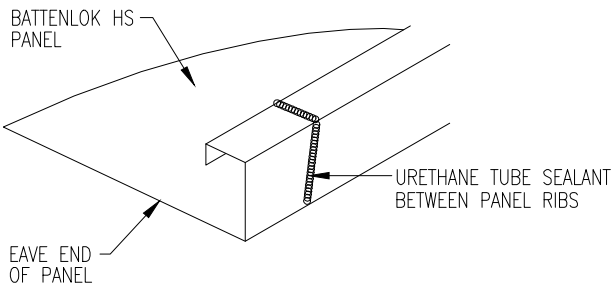

**FASTENER SPACING @ EAVE**

1/4-14 x 1 LONG-LIFE 'TYPE AB' SELF-TAPPER W/WASHER [FASTENER #2B]

**EAVE SEALANT DETAIL**

URETHANE SEALANT MUST COME IN CONTACT WITH TAPE SEALER TO FORM A WEATHERTIGHT SEAL