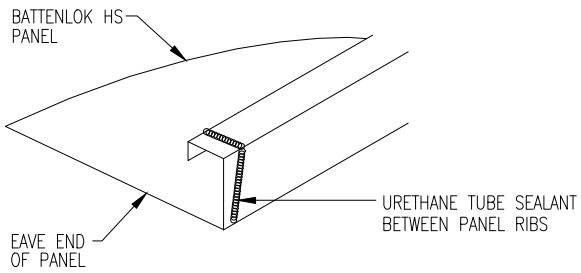

GUTTER STRAP ATTACHMENT

EAVE SEALANT DETAIL

URETHANE SEALANT MUST COME IN CONTACT WITH TAPE SEALER TO FORM A WEATHERTIGHT SEAL

FASTENER SPACING @ EAVE

1/4-14 x 1 1/4 LONG-LIFE SELF-DRILLER W/WASHER [FASTENER #1E]