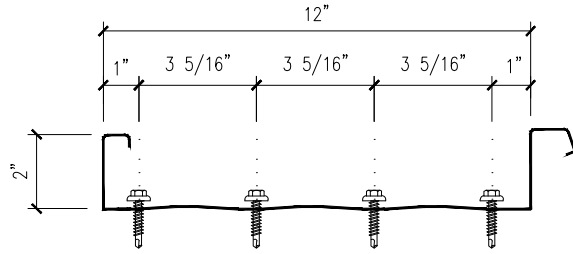

GUTTER STRAP ATTACHMENT

EAVE SEALANT DETAIL

URETHANE SEALANT MUST COME IN CONTACT WITH TAPE SEALER TO FORM A WEATHERTIGHT SEAL

FASTENER SPACING @ EAVE

1/4-14 x 1 1/4 LONG-LIFE SELF-DRILLER W/WASHER [FASTENER #1E]