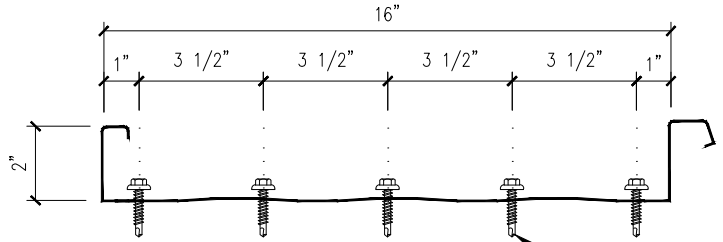

GUTTER STRAP ATTACHMENT

EAVE SEALANT DETAIL

URETHANE SEALANT MUST COME IN CONTACT WITH TAPE SEALER TO FORM A WEATHERTIGHT SEAL

FASTENER SPACING @ EAVE

1/4-14 x 1 1/4 LONG-LIFE SELF-DRILLER W/WASHER [FASTENER #1E]