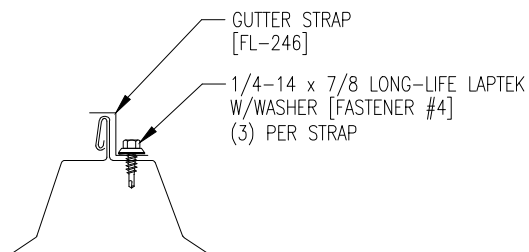

**FASTENER SEQUENCE @ EAVE**

MINOR RIB TAPE SEALER AT ALL MINOR RIBS [HW-512]