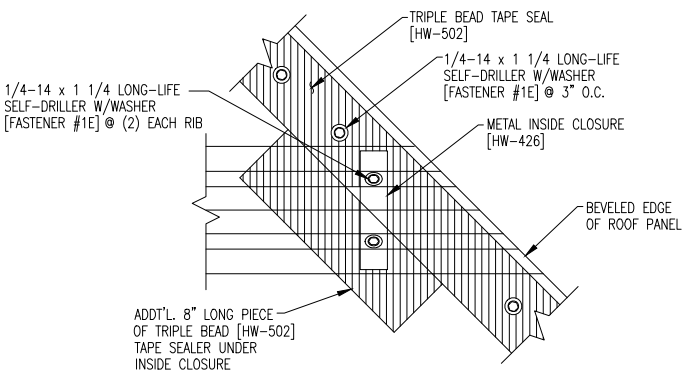

MINOR RIB TAPE SEALER
AT ALL MINOR RIBS
HW-512

DETAIL A

NOTE:
REFERENCE TYPICAL TRIM
LAP SECTIONS

NOTE:
DETAIL TO BE USED WITH UTILITY OR LOW SLIDING
SYSTEMS WHEN EAVE PLATE IS NOT REQ'D. AT EAVE

DETAIL "A"