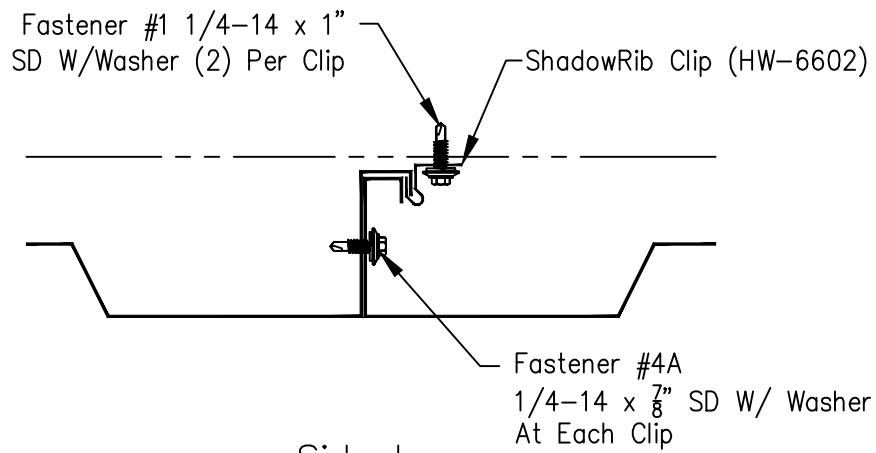

ShadowRib Panel

Side Lap

Sealant Detail