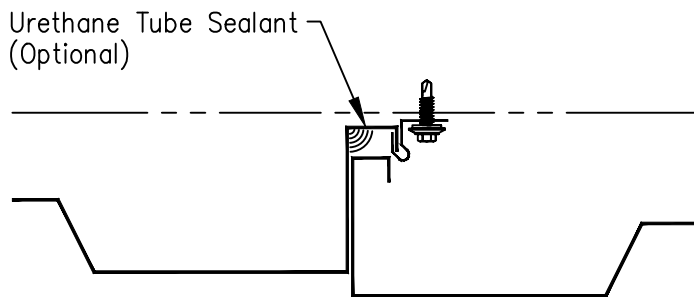

ShadowRib Panel

Side Lap

Sealant Detail