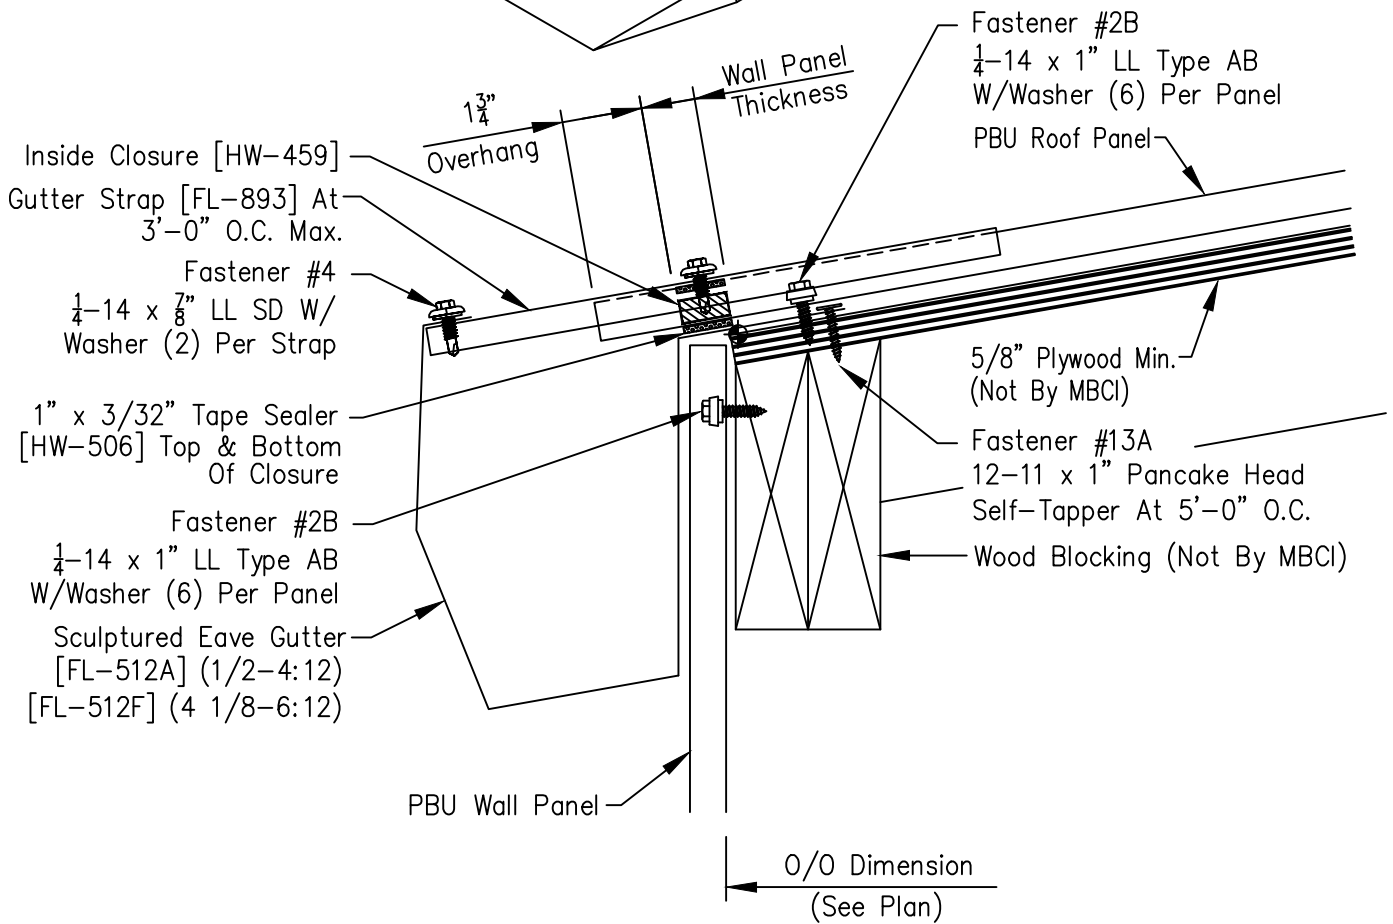

Eave Sealant Detail

12

O/O Dimension
(See Plan)